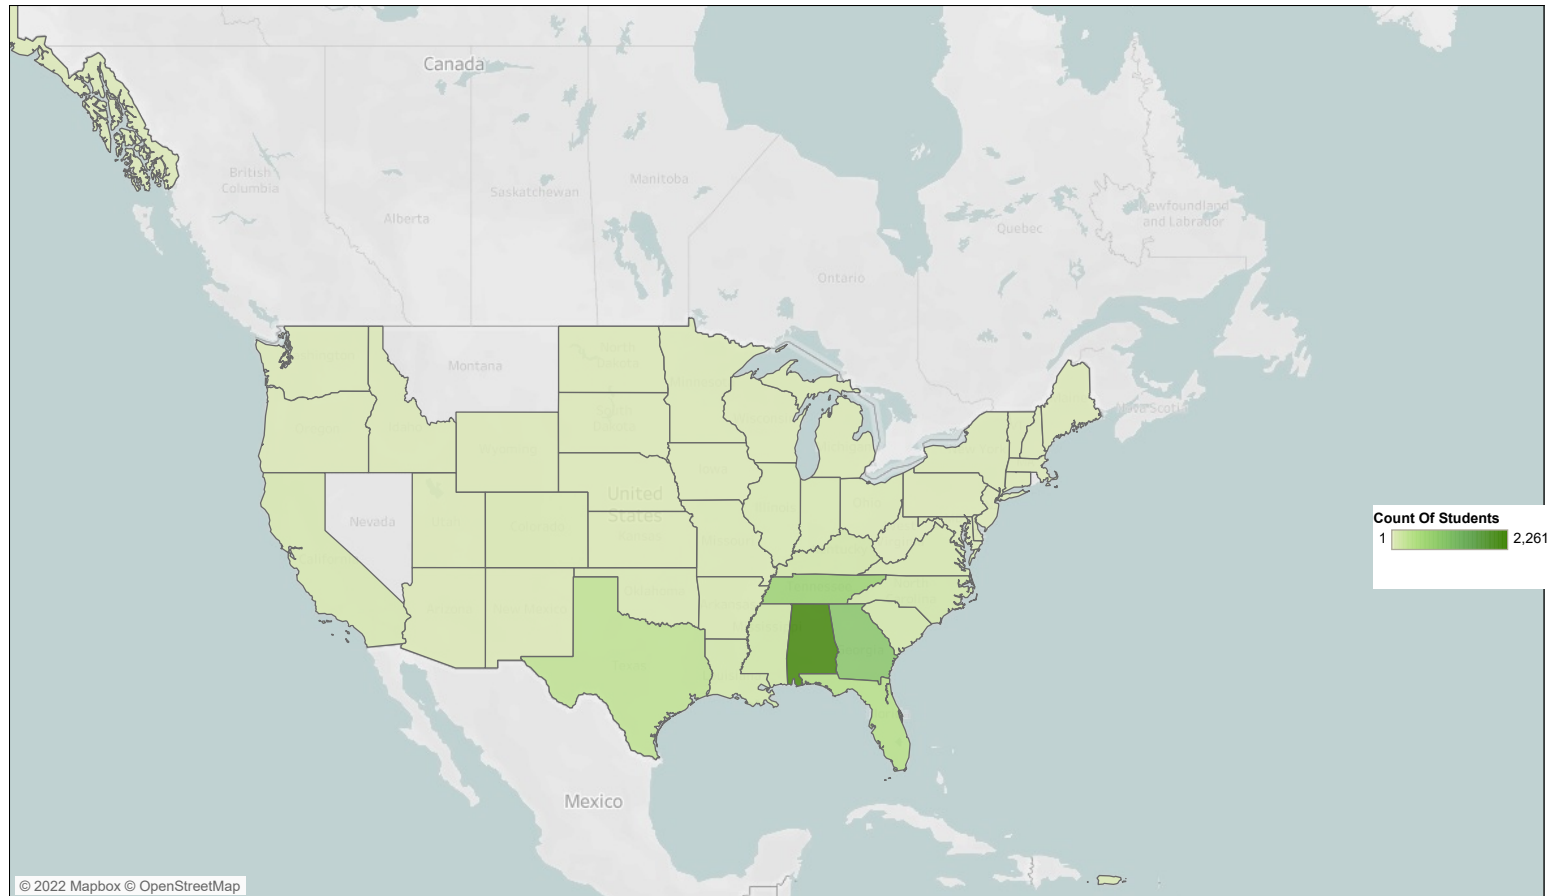

Fall 2022 Total Enrollment by Application State

Alabama	2,261
Georgia	980
Tennessee	706
Florida	379
Texas	294
Mississippi	114
North Carolina	106
Kentucky	93
Louisiana	87
South Carolina	87
Applied Outside US	65
California	56
Virginia	45
Indiana	41
Illinois	40
Arkansas	38
Colorado	38
Missouri	29
Ohio	24
Oklahoma	24
Michigan	16
New York	13
Maryland	12
Minnesota	12
Arizona	10
Connecticut	10
Kansas	9
New Mexico	9
Pennsylvania	9
Wisconsin	9
Massachusetts	7
New Jersey	7
Hawaii	6
Washington	6
Iowa	5
Utah	5
Delaware	4
Idaho	4
South Dakota	4
Oregon	3
Alaska	2
Nebraska	2
New Hampshire	2
North Dakota	2
Ontario	2
West Virginia	2
Wyoming	2
Maine	1
Vermont	1
Grand Total	5,683

2021 Total Enrollment by State Top 5 States

Alabama	2,261
Georgia	980
Tennessee	706
Florida	379
Texas	294

2020 Total Enrollment by State Top 5 States

Alabama	2,429
Georgia	953
Tennessee	638
Florida	353
Texas	268

2019 Total Enrollment by State Top 5 States

Alabama	2,501
Georgia	886
Tennessee	594
Florida	372
Texas	274